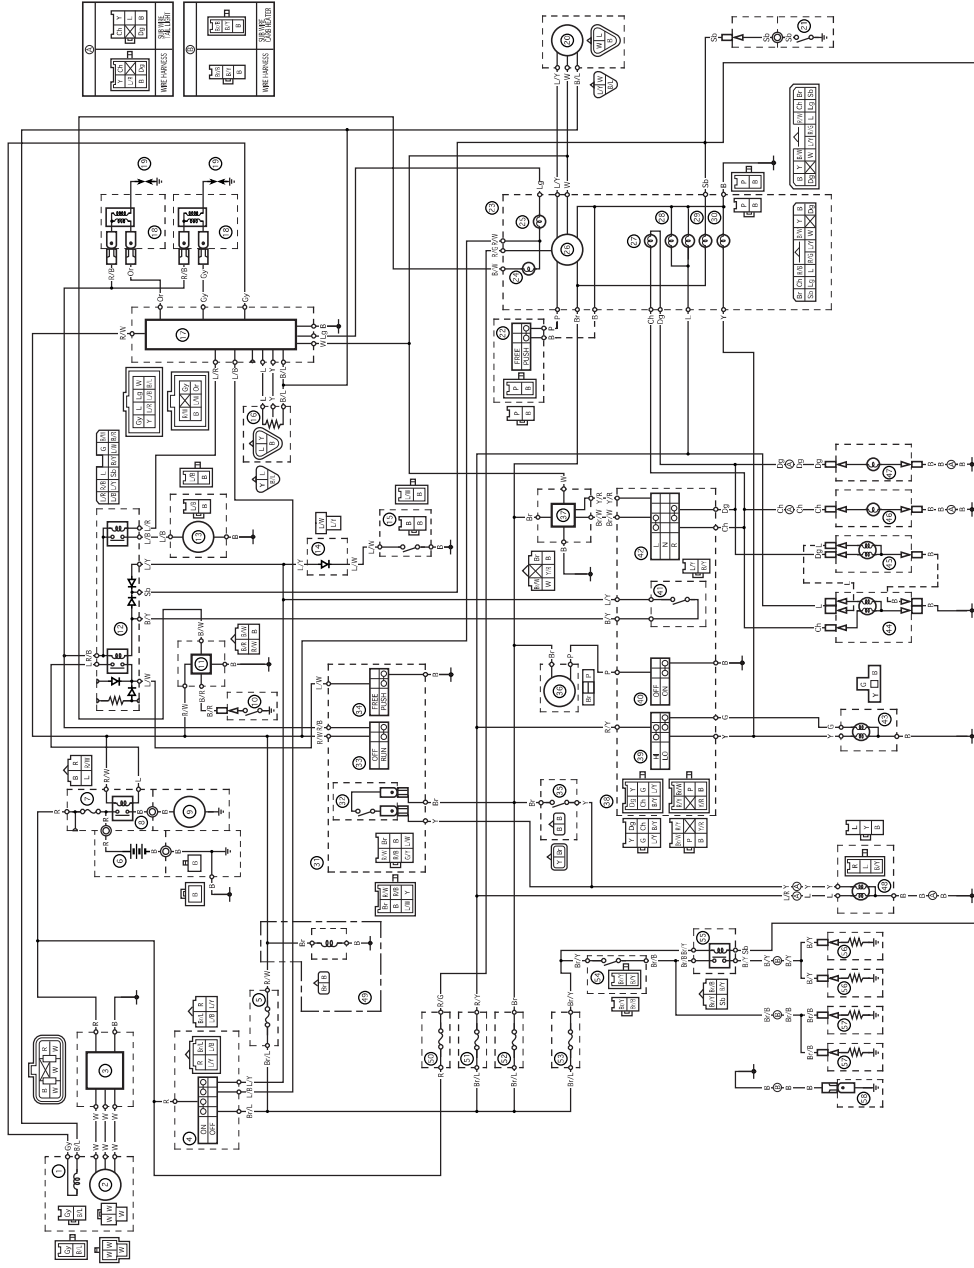

XVS1100L/XVS1100LC WIRING DIAGRAM (for US and CAN)

- 1 Pickup coil
- 2 A.C. magneto (stator coil)
- 3 Rectifier/regulator
- 4 Main switch
- 5 Ignition fuse
- 6 Battery
- 7 Main fuse
- 8 Starter relay
- 9 Starter motor
- 10 Oil level gauge
- 11 Oil lamp relay
- 12 Starting circuit cut-off relay
- 13 Fuel pump
- 14 Diode
- 15 Sidestand switch
- 16 Throttle position sensor
- 17 Ignitor unit
- 18 Ignition coil
- 19 Spark plug
- 20 Speed sensor
- 21 Neutral switch
- 22 Trip switch
- 23 Meter assembly
- 24 Oil level caution light
- 25 Engine warning light
- 26 Speedometer
- 27 Turn signal indicator light
- 28 Meter light
- 29 Neutral indicator light
- 30 High beam indicator light
- 31 Right handlebar switch
- 32 Front brake switch
- 33 Engine stop switch
- 34 Start switch
- 35 Rear brake switch
- 36 Horn
- 37 Flasher relay
- 38 Left handlebar switch
- 39 Dimmer switch
- 40 Horn switch
- 41 Clutch switch
- 42 Turn signal switch
- 43 Headlight
- 44 Front turn signal/position light (left)
- 45 Front turn signal/position light (right)
- 46 Rear turn signal light (left)
- 47 Rear turn signal light (right)
- 48 Tail/brake light
- 49 Solenoid (for CAL.)
- 50 Backup fuse
- 51 Headlight fuse
- 52 Signal fuse
- 53 Carburetor heater fuse
- 54 Thermo switch
- 55 Carburetor heater relay
- 56 Carburetor heater 1
- 57 Carburetor heater 2
- 58 Carburetor heater ground